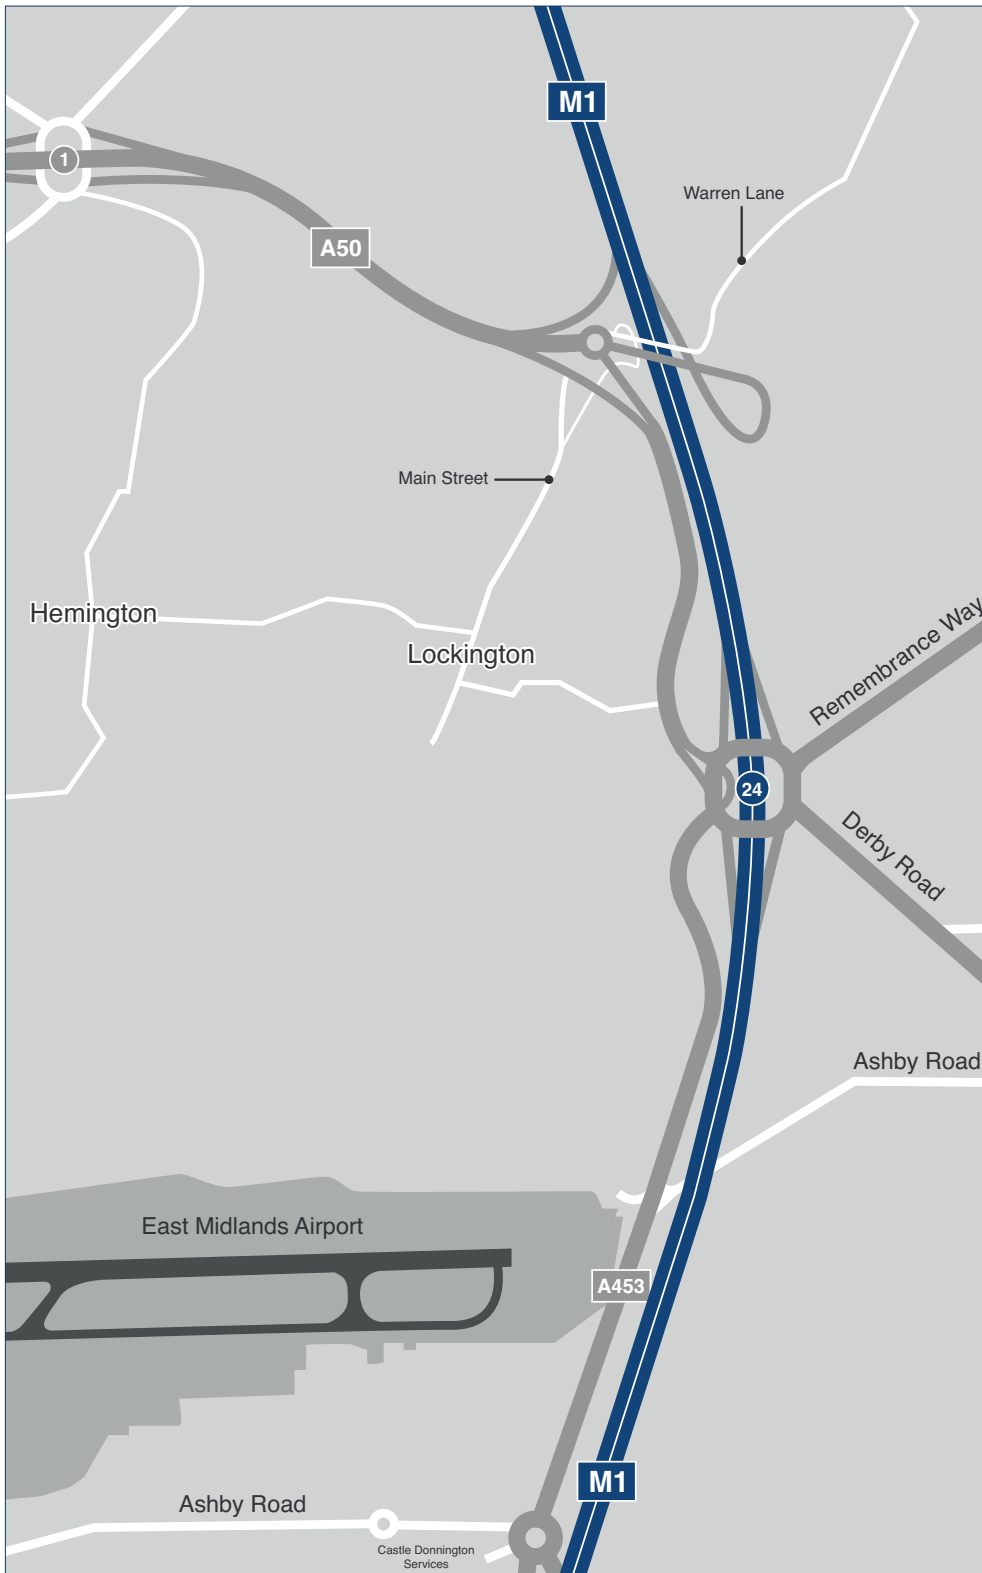

EMG TRAFFIC MANAGEMENT

KEY PLAN

KEY

-  50mph speed Limit
-  Overnight Closures
-  Single Lane Running and 50mph Speed Limit
-  Narrow Lanes